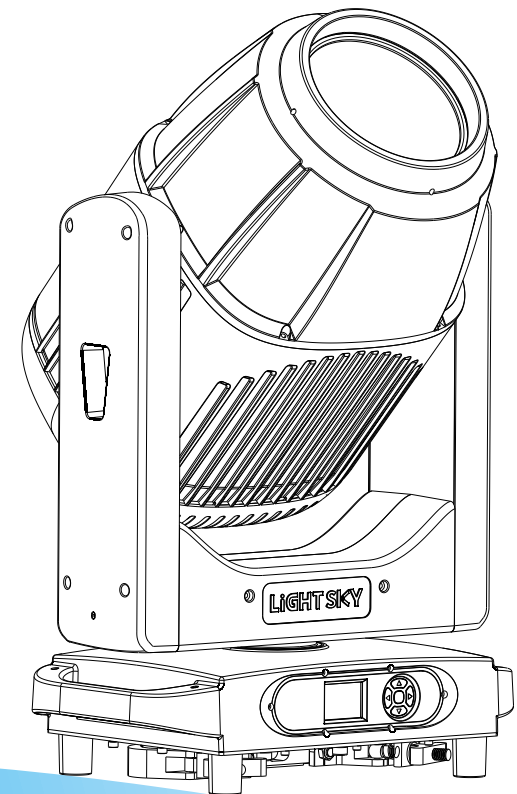

LiGHT SKY

WWW.LIGHTSKY.COM.CN

Please read the instruction carefully bef!

6.2.Address Setting

Enter MENU, select the DMA setting function, select the address code setting, press the OK button to confirm, and the current DMA address will be displayed in the On screen display. Use the up/down buttons to select addresses 001-512, press the OK button to save the current address code, and return to the previous menu level.