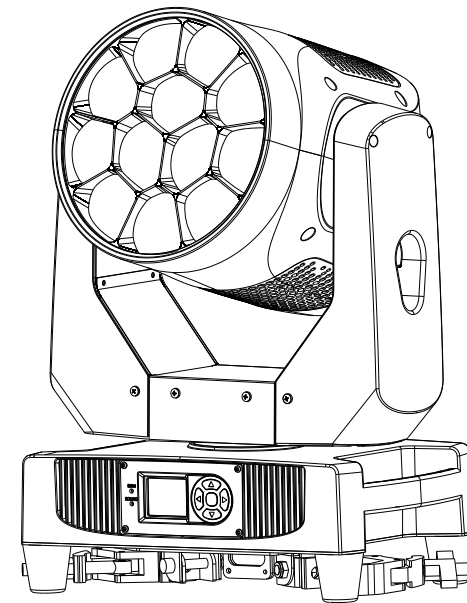

LiGHT SKY

FLY DRAGON LIGHTING EQUIPMENT CO.,LTD

LiGHT SKY

Web:www.lightsky.com.cn

Tel: 0086-20-61828288

Fax:0086-20-61828188 Pc:510820

E-mail: flydragon@lightsky.com.cn

Address: No. 4, Jingneng Road 1,
Huadu District, Guangzhou, China

WWW.LIGHTSKY.COM.CN

PEARL WASH

User Channel

Please read these user manual carefully before use!