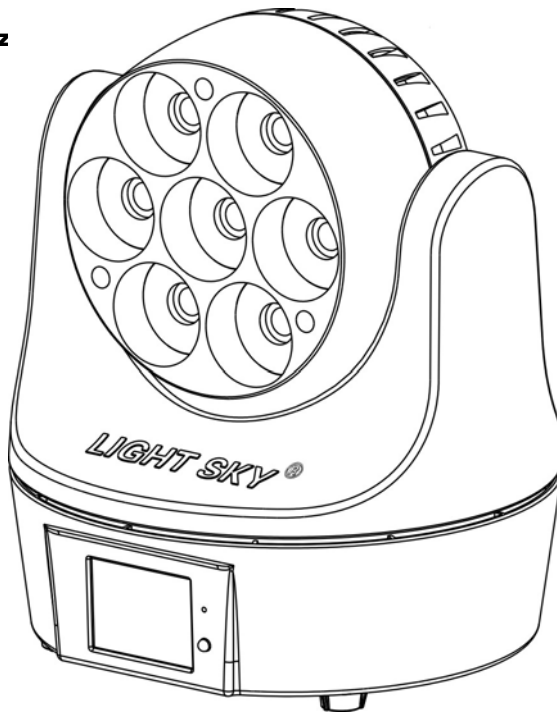

LIGHT SKY[®]

CHANNEL USER MANUAL PROFESSIONAL SHOW LIGHTING

LED TX0710 WASH

AC100~240V

50/60Hz

www.lightsky.com.cn/www.lightsky-china.com

FLY DRAGON LIGHTING EQUIPMENT CO., LTD

10、DMX TRAITS

Channel	DMX values	%	Effect
13. Fixture control	0-9	0-3	Unused range
	10-14	4-5	Complete reset
	15-19	5-7	Open
	20-24	7-9	Close
	25-29	10-11	Quick open
	30-34	12-13	Quick close
	35-239	14-93	Unused range
	240-244	94-95	Pan
	245-249	96-97	Tilt
	250-255	98-100	Unused range
14. Calibration	0-255	0-100	
15. Slave ID	0-2	0	All IDs are efficient lighting its own ID to 0, the channel set to any value is valid
	3-5	1-2	ID:1 effective
	6-8	2-3	ID:2 effective
	
	192-194	75-76	ID:64 effective
	195-197	76-77	ID is(2*n)+1 effective,(n=0-31) 1、3、5、7、9...63
	198-200	77-78	ID is(2*n)+2 effective,(n=0-31) 2、4、6、8、10...64
	201-203	78-79	ID is(3*n)+1 effective,(n=0-21) 1、4、7、10、13...64