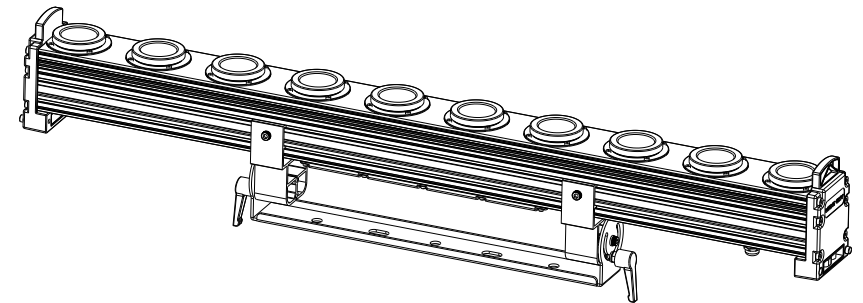

LIGHT SKY®

FLY DRAGON LIGHTING EQUIPMENT CO.,LTD

LIGHT SKY®

Tel:0086-20-61828288

Fax:0086-20-61828188 Pc:510800

Web:www.lightsky.com.cn

E-mail: flydragon@lightsky.com.cn

asia@lightsky.com.cn

india@lightsky.com.cn

europa@lightsky.com.cn

latinamerica@lightsky.com.cn

middle-east@lightsky.com.cn

american@lightsky.com.cn

Address: No. 43, Yunfeng Road, Xiuquan Street,
Huadu District, Guangzhou, China

LIGHT SKY®

PL1015WASH

USER MANUAL

Please read these user manual carefully before use