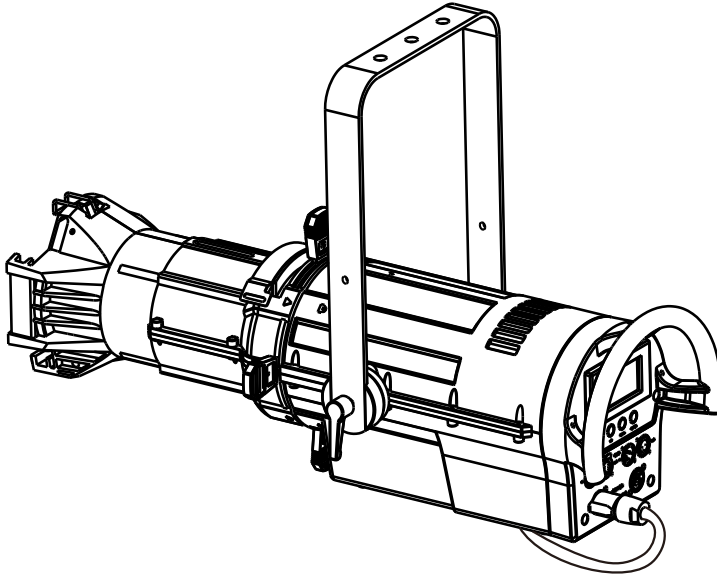

LIGHT SKY[®]

INSTRUCTION MANUAL

- LED Profile
- 6800-T34
 - 6800-D34

Please read these instruction manual carefully before use

CHANNEL FUNCTION

CHANNEL	DMX VALUE	%	FUNCTION
1	0-255	0-100	Dimmer
2	0-255	0-100	Dimmer fine
3	Strobe		
	0-9	0-3.53	NO function
	10-49	3.92-19.22	Slow closing,fast opening,slow → fast
	50-89	19.61-34.90	Fast closing,slow opening,slow → fast
	90-119	35.29-46.67	Slow closing,slow open,slow → fast
	120-179	47.06-70.20	Random strobe,slow→fast
	180-249	70.59-97.65	Synchronous strobe,slow→fast
	250-255	98.04-100	NO function